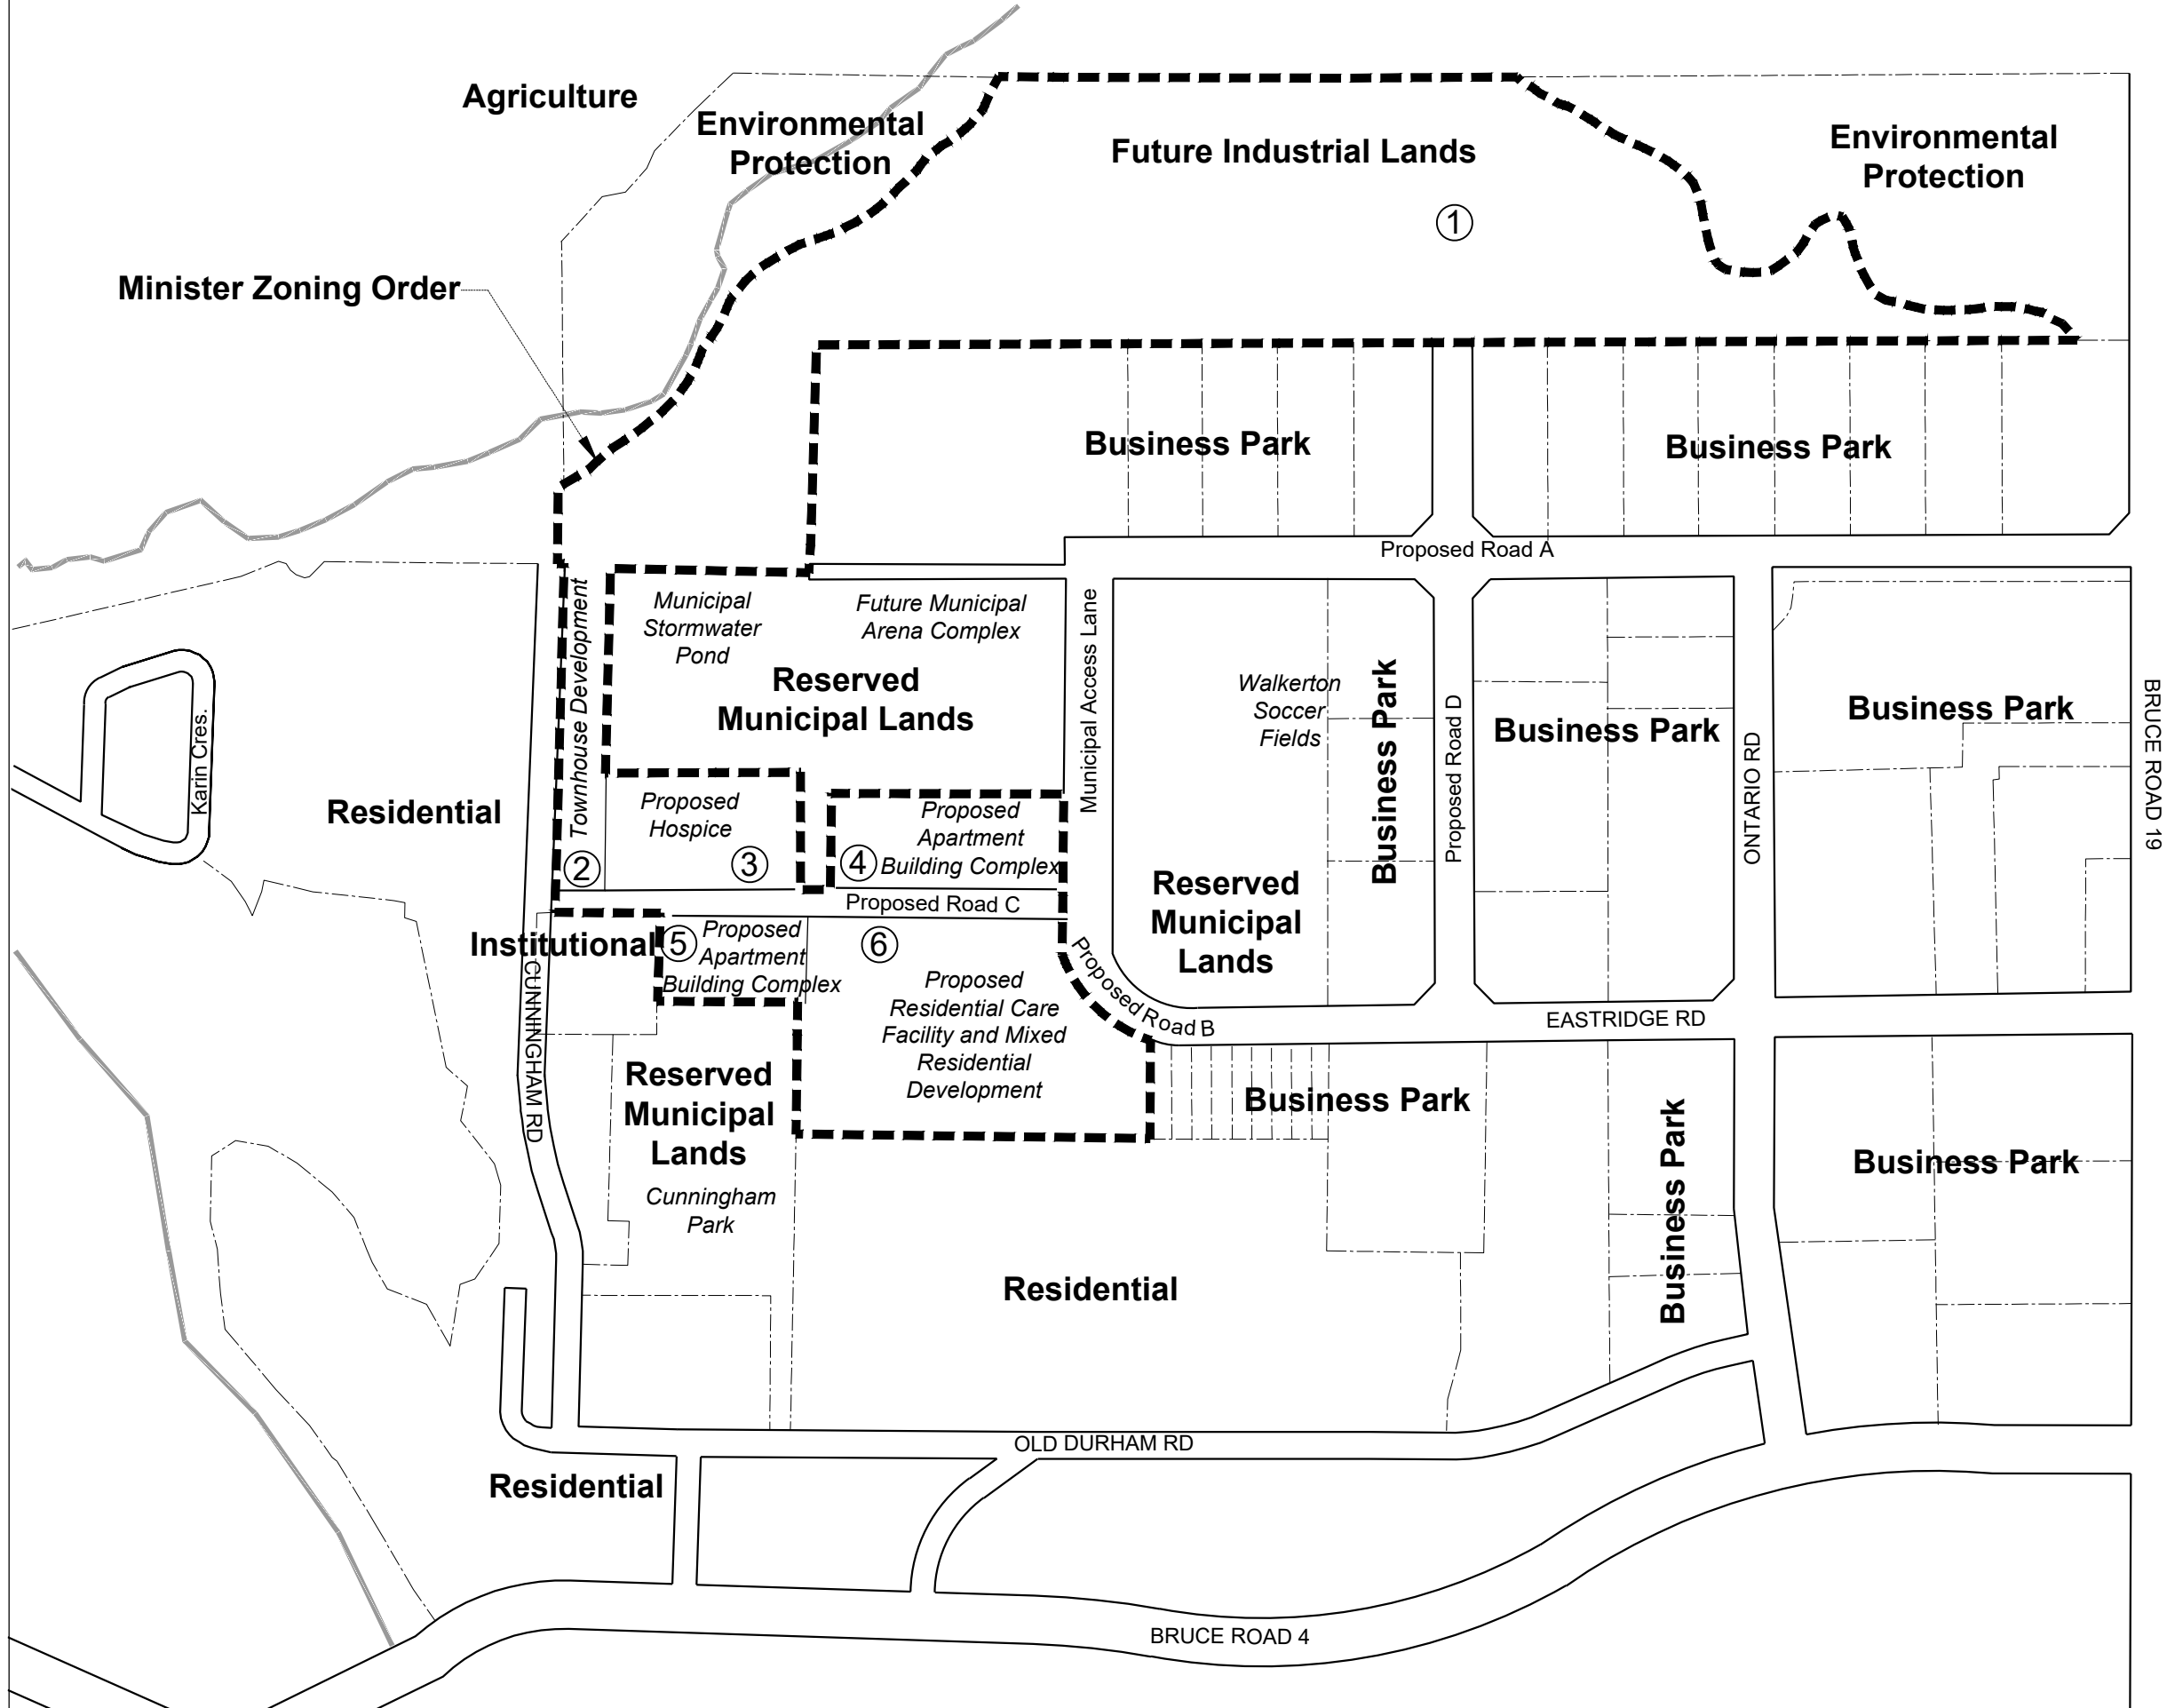

Schedule A - Minister's Zoning Order

mbpc
Montelth + Brown
 planning consultants

22-100
 Jan 19, 2022
 1: 5,000 (11x17)